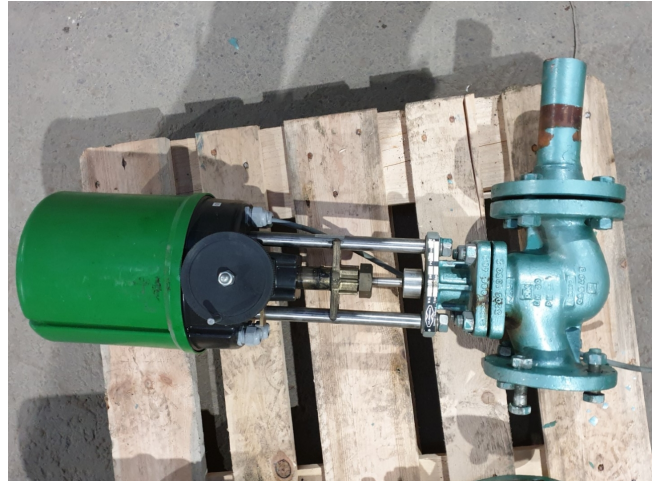

Wijbenga MV5311 K

Specifications

Marka	Wijbenga
Rodzaj	MV5311 K
Typ cieczy	Refrigerant
Spec.	DN 50
Stock	3

Description

Used Wijbenga MV5311 K

Used Wijbenga MV5311 K pressure-balanced shut-off and control valve. Sizes: 760x250x420 mm (LxWxH).